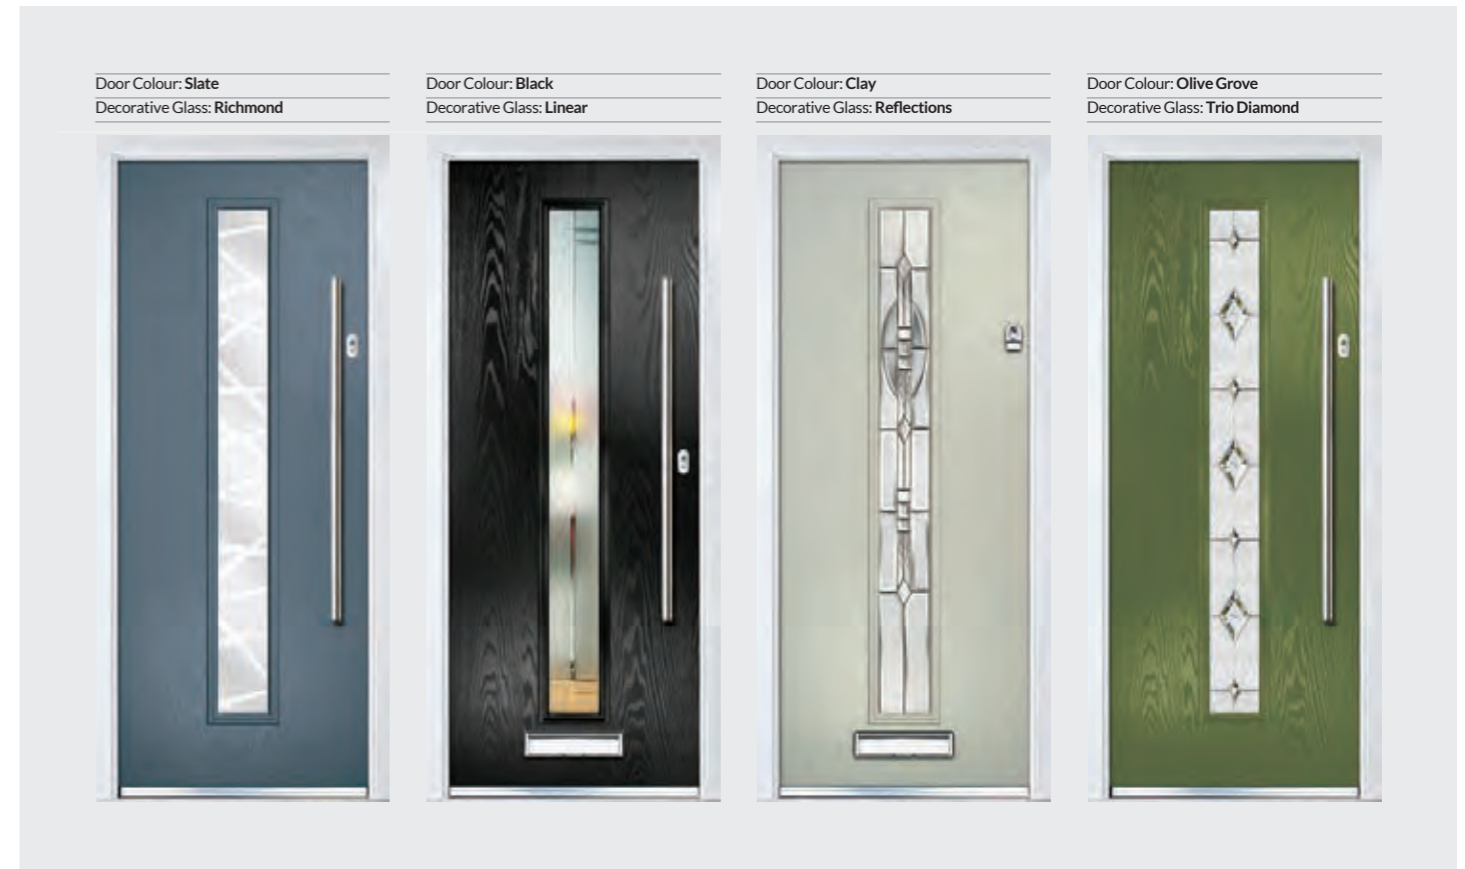

Door Colour: Shadow | Decorative Glass: Milan

Augusta

GRAINED CONTEMPORARY DOORS

Please note hardware, glass and colour combinations/ placements shown are for illustration purposes, final manufactured door may vary.

With its simple, slim glazed panel and parallel pull handle, the Augusta has a clean modern style.

Door Colour: Clotted Cream | Decorative Glass: Aurora

Door Colour: Slate
Decorative Glass: Richmond

Door Colour: Black
Decorative Glass: Linear