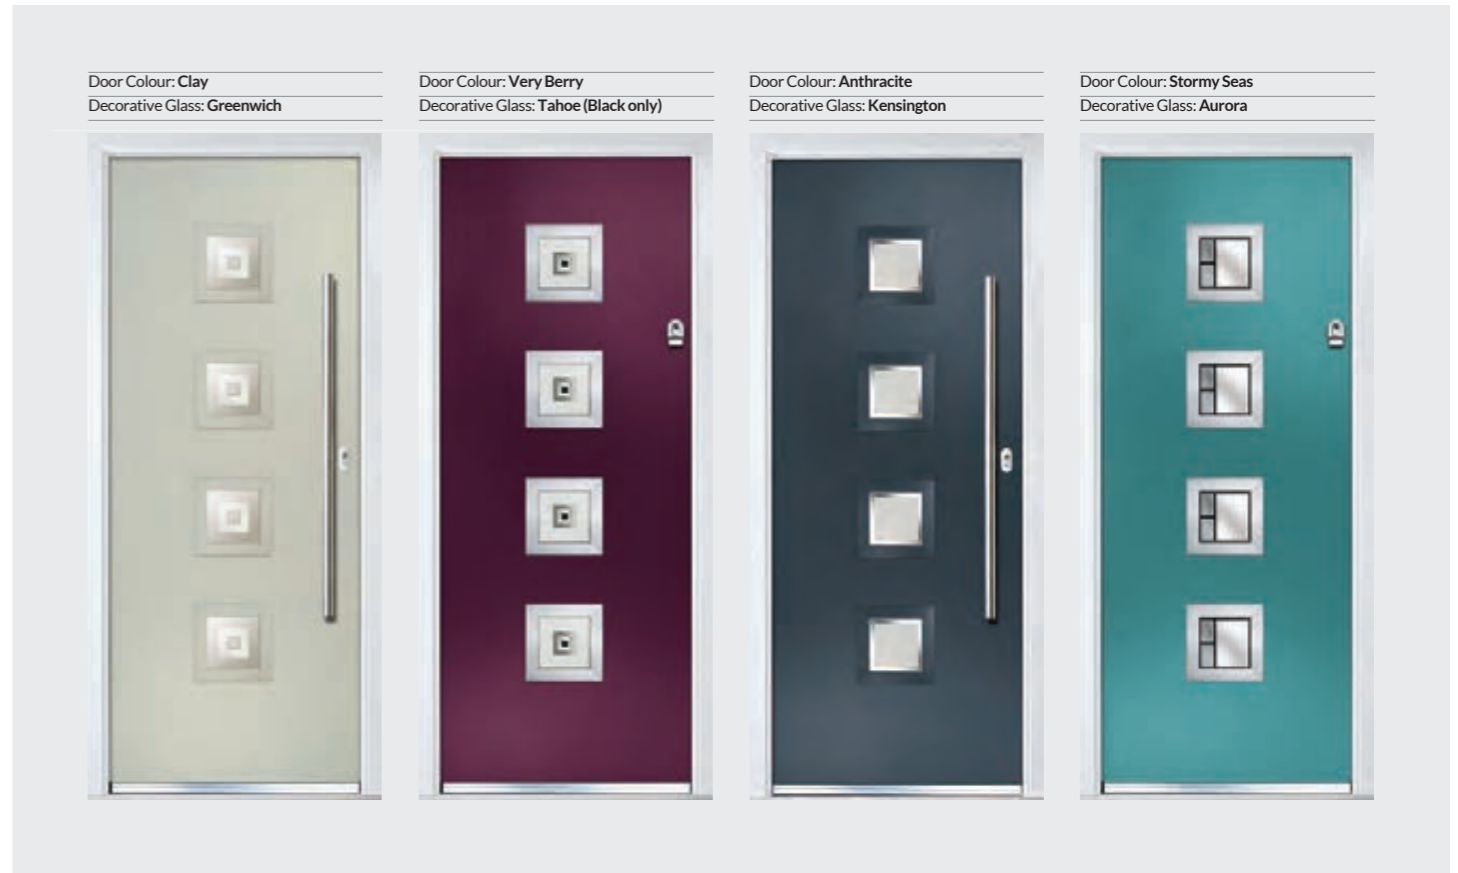

URBAN LINKS CONTEMPORARY DOORS

The Urban range of contemporary doors is setting new standards in modern, upmarket entrances, allowing for a unique, clean and authentic style. All styles use the unique links 'smooth' door slab which are glazed using a brand new contemporary chamfered cassette system in a choice of either aluminium or colour matched finishes (shown below).

Choose from two cassette options for Urban Links styles

Urban Aluminium Glazing Cassette

Urban Colour-Matched Glazing Cassette

Urban Seminole

LINKS CONTEMPORARY DOORS

A popular choice with its bold contemporary colours and sleek pull handles, makes the perfect statement for a contemporary home.

INOX LINKS CONTEMPORARY DOORS

This range combines the high-performance of the Links 'smooth' slab with finely grained 316 grade stainless steel glazing Cassettes. Not only do they add a distinctive European Flair, they also give a truly contemporary look and are guaranteed to keep their high shine and stunning looks for years to come. See pages 50-55 for styles available.