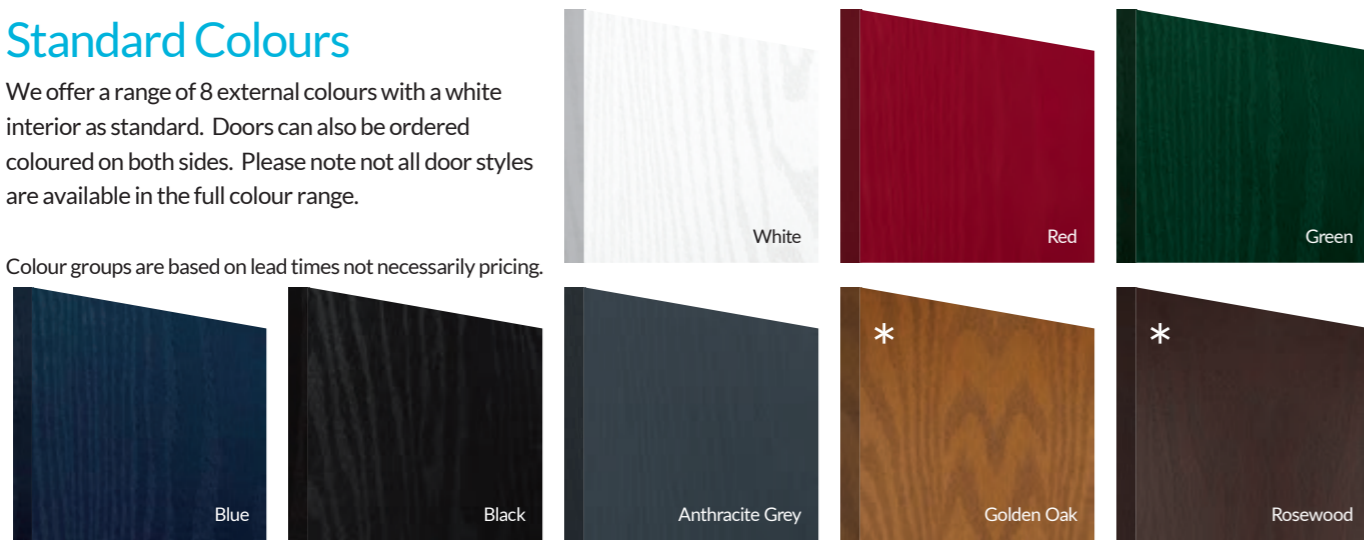

CHOOSE YOUR *colour*

Please note: Colours shown are for guidance only and this printed brochure should not be relied upon for exact colour matching purposes. Swatches are available on request for an exact colour match.

Standard Colours

We offer a range of 8 external colours with a white interior as standard. Doors can also be ordered coloured on both sides. Please note not all door styles are available in the full colour range.

Colour groups are based on lead times not necessarily pricing.