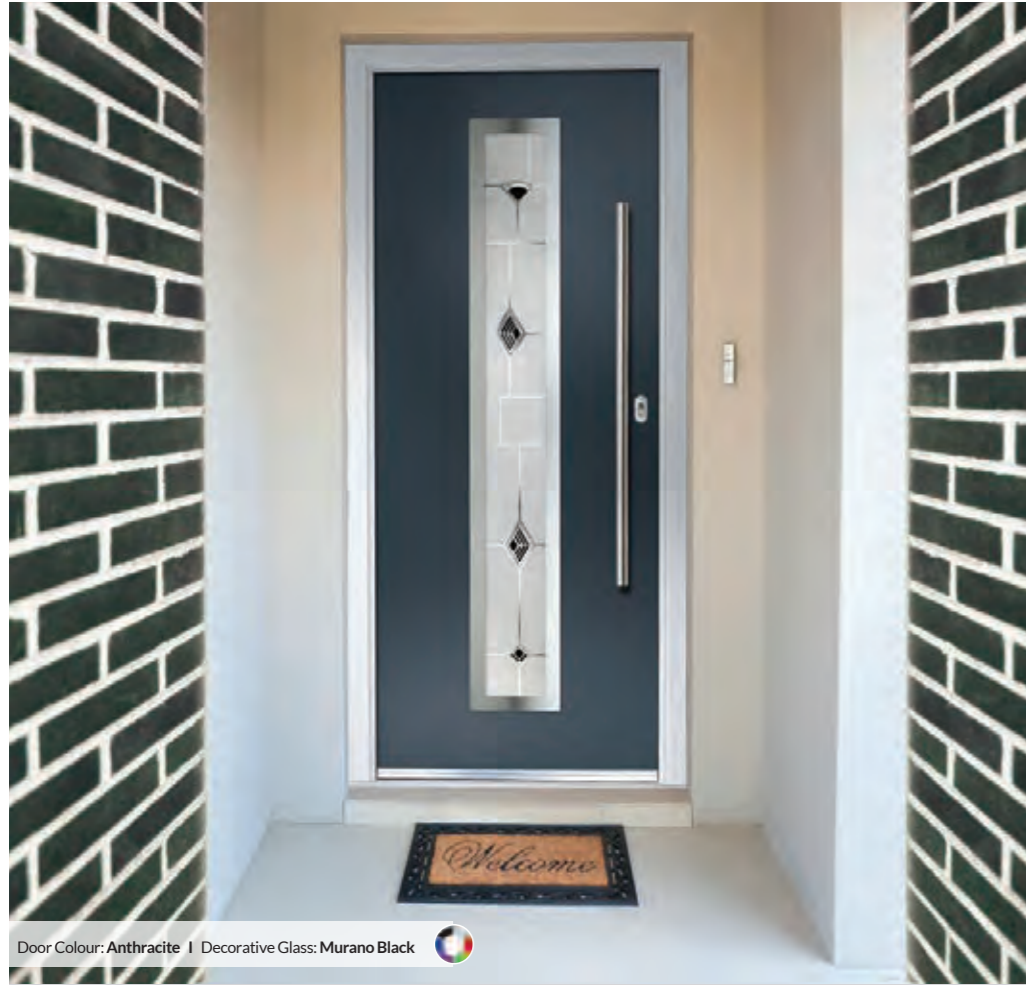

Inox Monaco

LINKS INOX CONTEMPORARY DOORS

Please note hardware, glass and colour combinations/ placements shown are for illustration purposes, final manufactured door may vary.

With its large single centre lite drawing the eye, the Inox Munich achieves a bold yet graceful design.