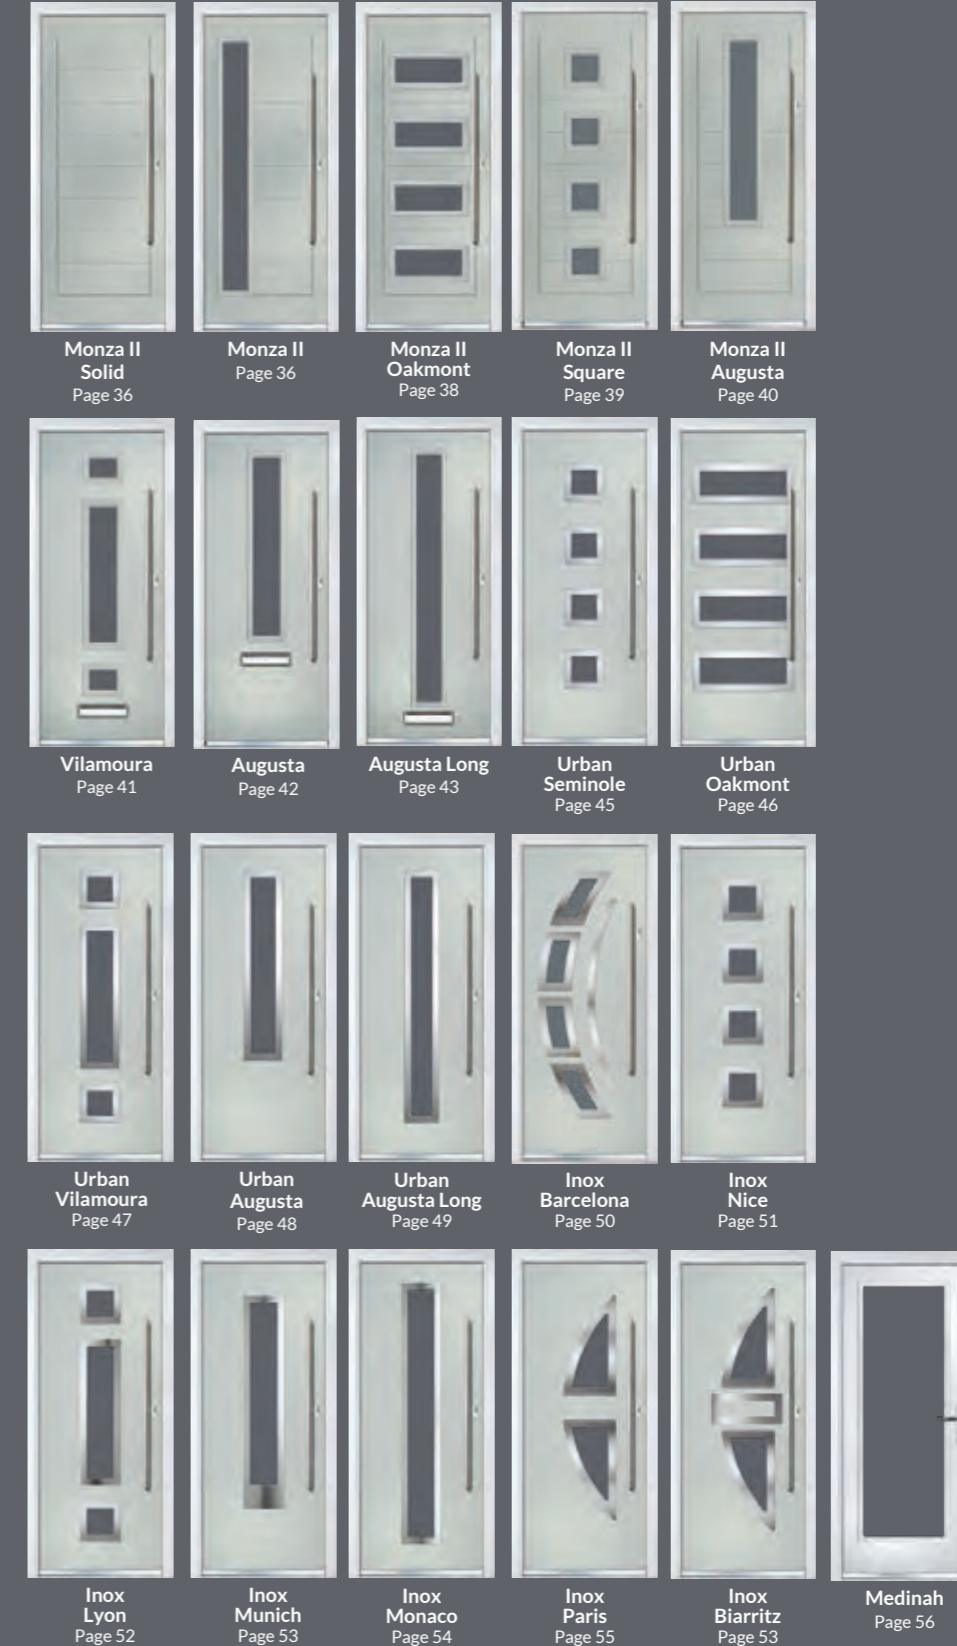

A CONTEMPORARY STYLE

A selection of styles using a non-moulded, woodgrain door slab or smooth/etched LINKS slab which perfectly replicates aluminium. With a wide selection of glass options our contemporary doors are glazed using the TriSYS cassette system as standard. For a more modern look, choose our Urban or Inox doors using either the Urban aluminium or the stunning Inox stainless steel cassette.