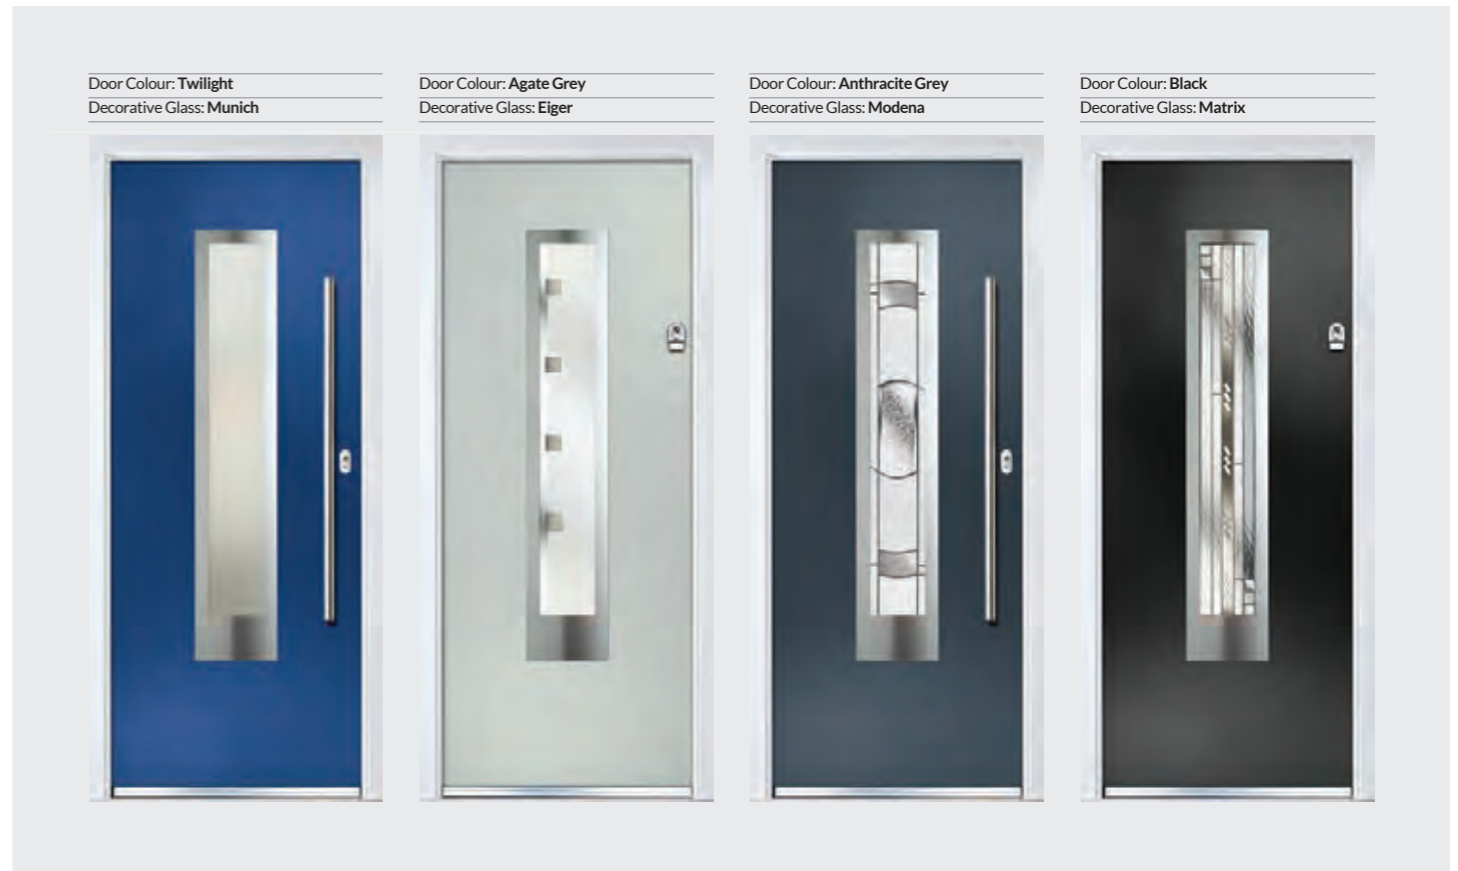

Door Colour: Blue | Decorative Glass: Richmond

Inox Lyon

LINKS INOX CONTEMPORARY DOORS

Please note hardware, glass and colour combinations/ placements shown are for illustration purposes, final manufactured door may vary.

Inox Lyon provides a stunning mix of two smaller lites delicately 'bookending' a larger central lite to optimise light penetration whilst maintaining style.

Door Colour: Black | Decorative Glass: Roma

Door Colour: Twilight
Decorative Glass: Munich