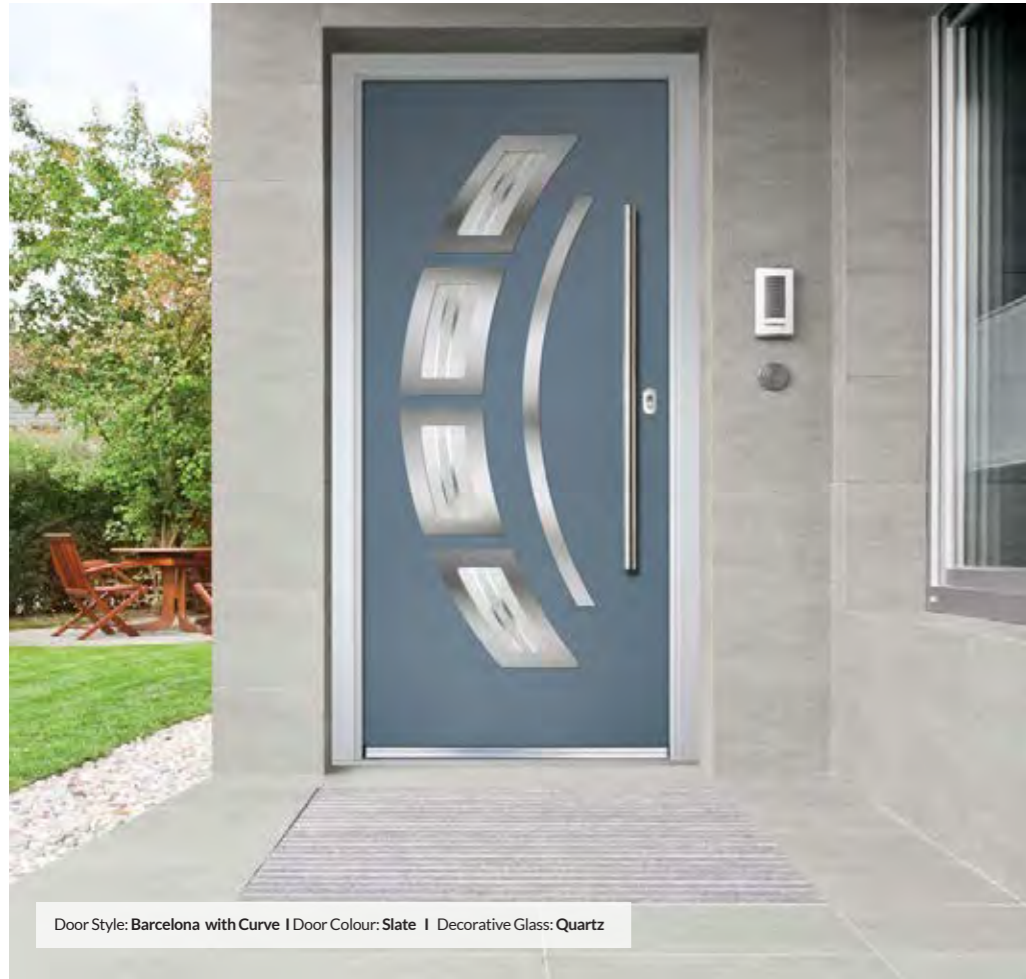

Inox Barcelona

LINKS INOX CONTEMPORARY DOORS

Please note hardware, glass and colour combinations/ placements shown are for illustration purposes, final manufactured door may vary.

Door Style: Barcelona with Curve | Door Colour: Slate | Decorative Glass: Quartz

The Barcelona design 'oozes' class and sophistication also available in Barcelona with Curve option.