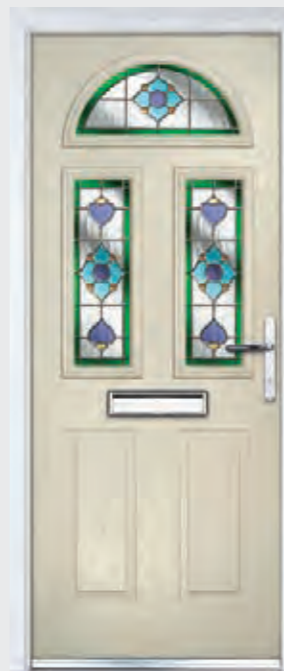

Door Colour: Clotted Cream
Decorative Glass: Dorchester Green

Door Colour: Mulberry
Decorative Glass: Reflections