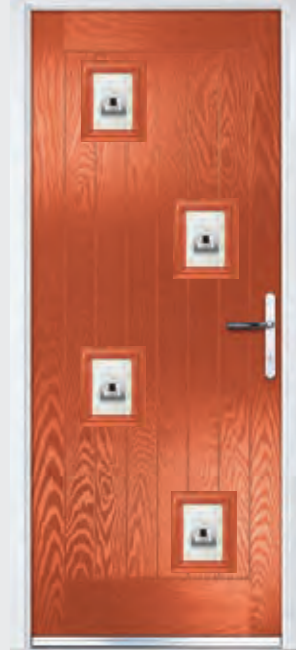

Door Style: Solitaire 9
Door Colour: Florida
Decorative Glass: Tahoe Black

Door Style: Solitaire 4
Door Colour: Stormy Seas
Decorative Glass: Milan